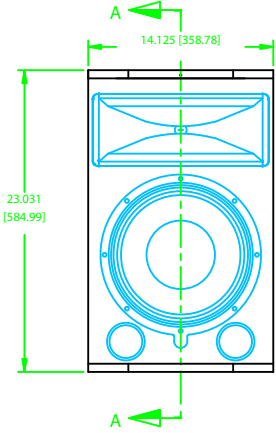

AE-5 LOUDSPEAKER

OVERHEAD VIEW

BOTTOM VIEW

FRONT VIEW
W/GRILL REMOVED

SECTION A-A

REAR VIEW

NOTE: DIMENSIONS ARE IN INCHES & [MILLIMETERS]

<small>INFORMATION CONTAINED IN THIS DOCUMENT IS THE SOLE PROPERTY OF APOGEE SOUND INTERNATIONAL, LLC. REPRODUCTION OF ALL OR ANY PART OF THIS DOCUMENT WITHOUT WRITTEN CONSENT FROM APOGEE SOUND INTERNATIONAL, LLC IS PROHIBITED.</small>	NOT TO SCALE			
	SCALE: 1/4	DRAWN: WWE	8/26/99	
PRODUCT NUMBER: 100-5010	SIZE: D	DRAWING NO. ZAE-5	REVISION: A	AE-5 LOUDSPEAKER